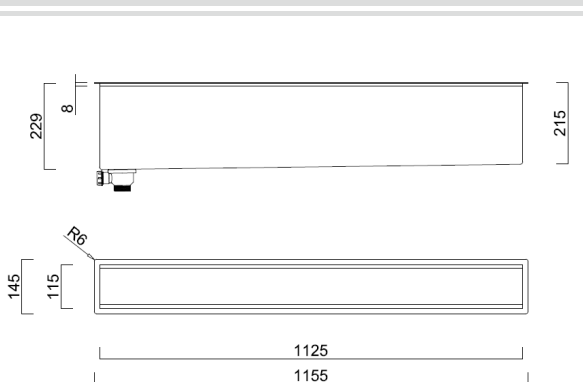

### Dimensions

### Specifications

Description	Panama Channel + Accessories
Overall Sink Size	1155mm x 145mm x 229mm deep
Bowl Dimensions	1125mm x 115mm x 229mm deep
Manufacture	Fabricated
Material	1.2mm Stainless steel 304